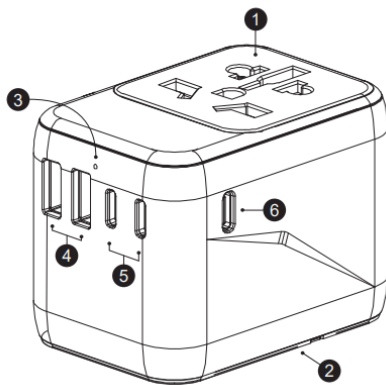

World Travel Adapter With 2USB&3Type-C

PRODUCT OVERVIEW

1. Multi-socket
 - a. LED solid: normal operation
 - b. LED does not light: Possible overload, unplug one device and check status indicator again.
2. US/AU/UK/EU Plugs
3. LED Indicator
4. USB-A1/A2 Ports
5. USB-C1/C2/C3 Ports
6. USB-C4 Ports

- Total Output: 5.0V 5.6A 28.0W Max
- Operating Temperature: 0°C - 40°C
- Dimensions:
72,5mmx50mmx53.7mm

APPLICABLE OUTLETS

1. Adapter can accept Type A, B, C, E, F, G, I, J, L, N plugs.

Please notice that type D,H,K,M and O plugs are not accepted.