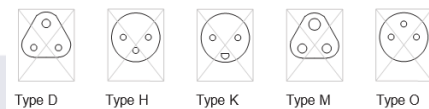

2. Adapter can plug into Type A,B,C,D,E,F,G,H,I,J,K,L,M,N and O outlets.