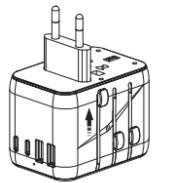

Use EU Plug

Use EU Plug

Slightly press the corresponding button and slide to the down for plug completely as shown. Make sure the contact blades are turned to the parallel position.

Recover the plug: press and hold the corresponding button to release and continue to pull up, until the plug completely pulls to the top and then release the button, then the button will reset and lock the plug.