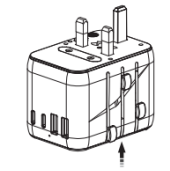

Use UK Plug

Use UK Plug