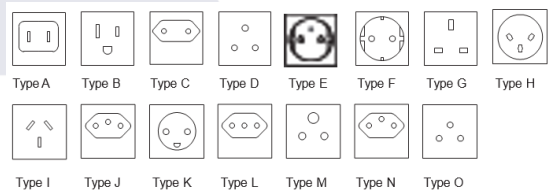

2-POLE UNEARTHED DEVICES

The product is suitable for use with most electronic devices up to 2500W at