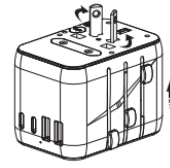

Please check the safety data sheet or data plate on the device to find this information before plugging it in.

USB DEVICES

Camera, Smartphone, Tablet, Portable Game Console, Bluetooth speaker, Power bank, etc.

HOW TO USE THE ADAPTER

Features:

Built-in multi-nation plugs can be selected to fit all outlets in different countries. Safety function switch ensure only one plug energized.

Attentions:

1. Please make sure that the button is reset when the button is pushed out and retracted to the bottom, and if the button is not reset, it means that the pug has not been pushed in place and will affect the normal use.
2. Only one plug-type can be used at one time by sliding the knob selection, other plug-pins are locked automatically.