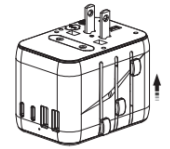

Use USA Plug

Use AUS Plug