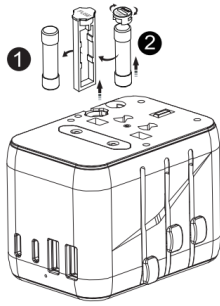

REPLACEMENT OF THE FUSE

1. Take out ❶
2. Take out ❷, and put ❷ into the original position of ❶, the adapter could work again.
3. You also could change new fuse.
  standard: 250Vac 10A, 6.3*25.4mm

1. Take out ❶
2. Take out ❷, and put ❷ into the original position of ❶, the adapter could work again.
3. You also could change new fuse.
  Standard: 250Vac 10A, 6.3*25.4mm

Notes:

1. You should remove all the device before you change the new fuse.
2. Please confirm whether there is water flowed out from the access equipment in the power rating.
3. Please confirm whether the product is wet and there is water flowed out.

CAUTION

- Always disconnect Adapter from the outlet when not in use.
- Before use, please read this instruction carefully! This product does not convert voltage(AC-AC), in order to avoid possible damage to your device or other safety hazards, please make sure the power outlet you intend to use has the proper voltage to run your device before using this adapter.
- Indoor use only.
- Misuse can lead to electrical shock.
- The length of the USB cable should be less than 3M.
- The travel adaptor is for temporary use only and it shall not be used permanently.

- Do not insert an adaptor into another adaptor.
- No grounding. This product is for use with unearthed or double insulated appliances only.

COMPATIBLE COUNTRIES

EU PLUG:

Albania, Algeria, Angola, Argentina, Austria, Azores, Balearic Islands, Bangladesh, Belgium, Bolivia, Bosnia, Brazil, Bulgaria, Burkina Faso, Burundi, Cameroon, Canary Island, Cape Verde, Central African Republic, Channel Islands, Chile, Comoros, Congo, Croatia, Cote d' Ivoire, Cyprus, Denmark, Djibouti, Egypt, El Salvador, Equatorial Guinea, Eritrea, Faeroe Islands, Finland, France, Gabon, Germany, Gibraltar, Greece, Greenland, Guadeloupe, Guinea, Guinea-Bissau, Hungary, Iceland, India, Indonesia, Iran, Iraq, Israel, Italy, Kazakhstan, Korea, Kuwait, Laos, Lebanon, Lithuania, Luxembourg, Macedonia, Madagascar, Madeira, Mali, Martinique, Mauritania, Mauritius, Monaco, Morocco, Mozambique, Myanmar, Nepal, Netherlands, Niger, Norway, Oman, Pakistan, Paraguay, Peru, Philippines, Poland, Portugal, Romania, Russia, Rwanda, Senegal, Somalia, Spain, Sudan, Suriname, Sweden, Switzerland, Syria, Thailand, Togo, Tunisia, Turkey, Uruguay, Vietnam, Zambia.

AUS PLUG:

American Samoa, Argentina, Australia, China, El Salvador, Fiji, Guatemala, Kiribati, Nauru, New Zealand, Panama, Papua New Guinea, St. Vincent, Tajikistan, Tonga, Uruguay.

USA PLUG:

American Samoa, Anguilla, Antilles, Aruba, Bahamas, Bangladesh, Barbados, Bermuda, Bolivia, Brazil, Cambodia, Canada, Cayman Islands, China, Colombia, Costa Rica, Cuba, Ecuador, El Salvador, Guam, Guatemala,