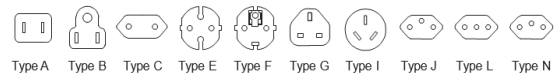

APPLICABLE OUTLETS

1. Adapter can accept Type A, B, C, E, F, G, I, J, L, N plugs.

Please notice that type D,H,K,M and O plugs are not accepted.